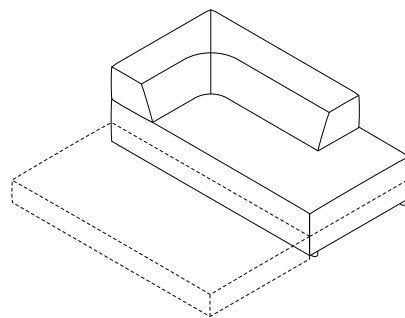

Trio's basic building block is one metre long and one metre deep, and all the other elements conform to this. Quite a simple, incredibly soft and comfortable building block system. Trio also has an intelligent internal construction which includes a proper slatted frame and a welting which allows removal and cleaning of the seating element.

Spezifikationen

Specifications

Rückenhalterung
Back bracket

Anbauwand
Wall unit

Schlafsofas
Sofa beds

Musterkonfigurationen
Sample configurations

Planungsdaten
Planning data