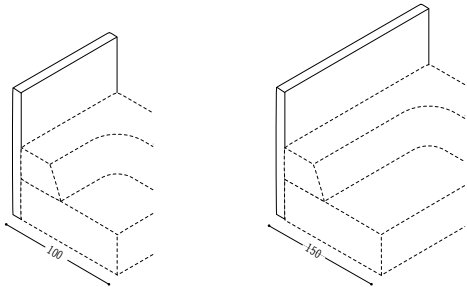

Trio's basic building block is one metre long and one metre deep, and all the other elements conform to this. Quite a simple, incredibly soft and comfortable building block system. Trio also has an intelligent internal construction which includes a proper slatted frame and a welting which allows removal and cleaning of the seating element.

Spezifikationen

Specifications

Rückenhalterung
Back bracket

Anbauwand
Wall unit

Schlafsofas
Sofa beds

Musterkonfigurationen
Sample configurations

Planungsdaten
Planning data