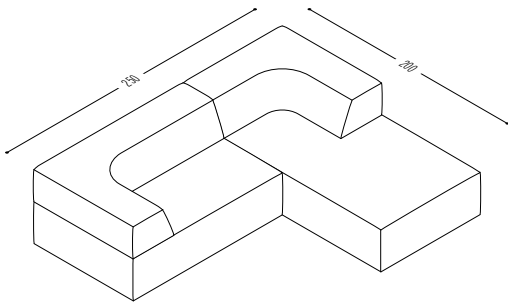

Trio's basic building block is one metre long and one metre deep, and all the other elements conform to this. Quite a simple, incredibly soft and comfortable building block system. Trio also has an intelligent internal construction which includes a proper slatted frame and a welting which allows removal and cleaning of the seating element.

Spezifikationen

Specifications

Rückenhalterung
Back bracket

Anbauwand
Wall unit

Schlafsofas
Sofa beds

Musterkonfigurationen
Sample configurations

Planungsdaten
Planning data