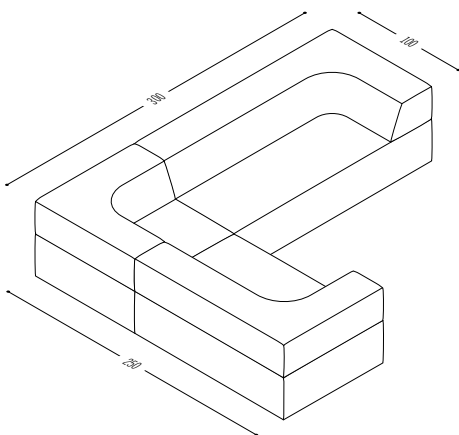

Trio's basic building block is one metre long and one metre deep, and all the other elements conform to this. Quite a simple, incredibly soft and comfortable building block system. Trio also has an intelligent internal construction which includes a proper slatted frame and a welting which allows removal and cleaning of the seating element.

Spezifikationen

Specifications

Rückenhalterung
Back bracket

Anbauwand
Wall unit

Schlafsofas
Sofa beds

Musterkonfigurationen
Sample configurations

Planungsdaten
Planning data