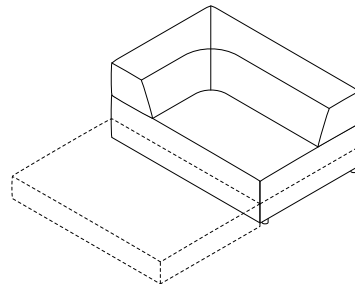

Trio's basic building block is one metre long and one metre deep, and all the other elements conform to this. Quite a simple, incredibly soft and comfortable building block system. Trio also has an intelligent internal construction which includes a proper slatted frame and a welting which allows removal and cleaning of the seating element.

Spezifikationen

Specifications

Rückenhalterung
Back bracket

Anbauwand
Wall unit

Schlafsofas
Sofa beds

Musterkonfigurationen
Sample configurations

Planungsdaten
Planning data