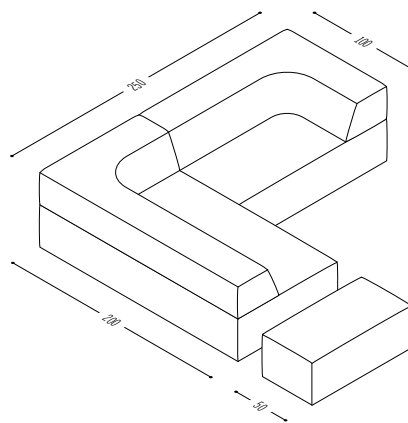

Trio's basic building block is one metre long and one metre deep, and all the other elements conform to this. Quite a simple, incredibly soft and comfortable building block system. Trio also has an intelligent internal construction which includes a proper slatted frame and a welting which allows removal and cleaning of the seating element.

Spezifikationen

Specifications

Rückenhalterung
Back bracket

Anbauwand
Wall unit

Schlafsofas
Sofa beds

Musterkonfigurationen
Sample configurations

Planungsdaten
Planning data