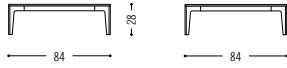

Planungsdaten
Planning data