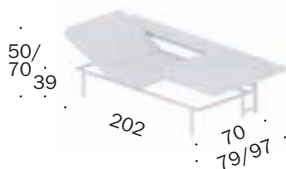

Function

Head and foot rest adjustable by gas spring
Standard version: headrest on the left, footrest on the right. (If requested, also available vice versa without additional charge).
Adjustable backrest (2 positions), as armrest/storage surface or as a backrest.

Options

Cover in leather or fabric.
With or without backrest. Headboard available on the right or left.

Accessories

Large back cushion, bolster with clip

IP-102-3000

Liege mit Rückenteil
Reclining couch with backrest