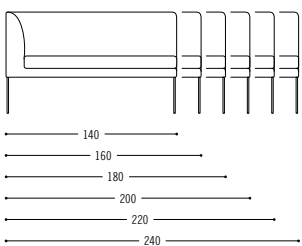

Spezifikationen Specifications

Planungsdaten
Planning data