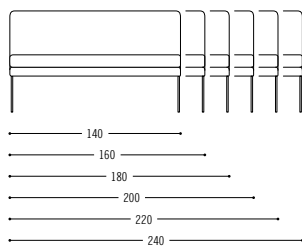

Spezifikationen Specifications

Planungsdaten
Planning data