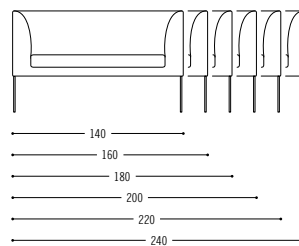

Spezifikationen Specifications

Planungsdaten
Planning data