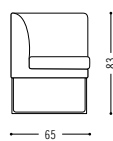

Spezifikationen Specifications

Planungsdaten
Planning data