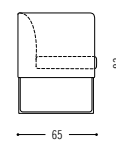

Spezifikationen Specifications

Planungsdaten
Planning data