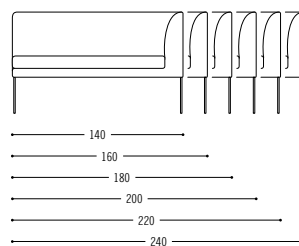

Spezifikationen Specifications

Planungsdaten
Planning data