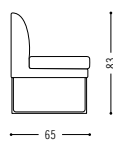

Spezifikationen Specifications

Planungsdaten
Planning data